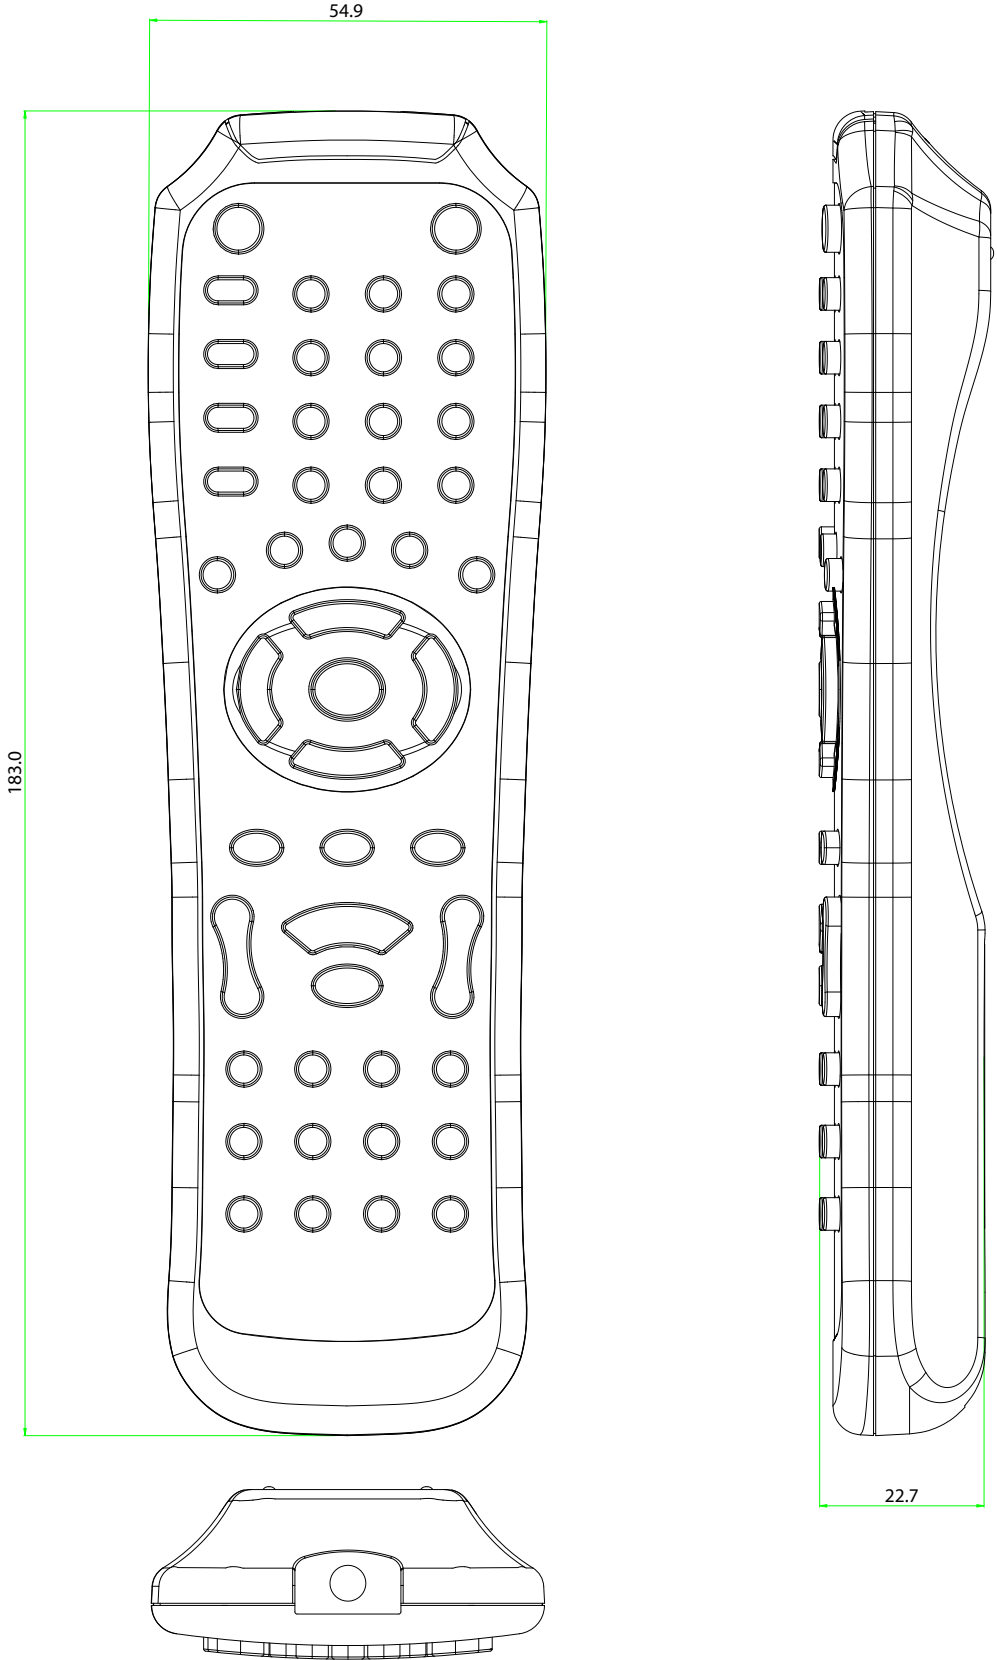

SR-49C

SR-49C
Up to 49 Keys
Dimensions (mm.) 183 x 54.9 x 22.7
Silicone Rubber Keypad □
Batteries: 2 x AAA

*Not to scale